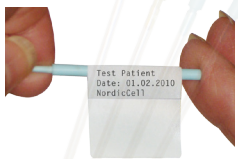

Straw labels

Self laminating labels for cryo straws and vitrification straws.