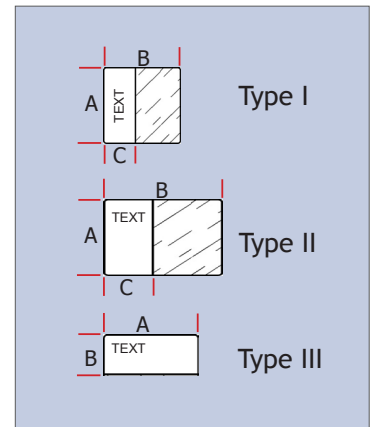

Brady BMP 51 label printer

New and improved design

Large display easy to operate

The extra-large display is very bright, clear and easy to read. The entire label is visible on the display making it easy to adjust the layout

Straw labels

Self laminating labels for cryo straws and vitrification straws.

FreezerBonz labels

Adhere perfectly to CryoTubes on clean, frozen or frosted surfaces.

Dish labels

White and transparent dish labels with printing under the dish.

Slide labels

Solvent resistant labels securing correct identification of the slides.

Ref	Product	Material	Type	A	B	C	QTY
72700	BMP51 label printer EU						1 printer
75502	LabelMark 5 Pro (software)	-	-	-	-	-	1 program
72710	Cryo straw label	M19427	I	25,4	25,4	9,53	200 labels
72711	Cryo straw label - short	M96427	I	25,4	19,05	9,53	200 labels
72712	Cryo label for CBS ID stick	M105427	III	27,6	6,35	-	360 labels
72720	White dish label	M81488	III	48,26	6,36	-	160 labels
72722	Slide label, solvent resistant	M97488	III	22,86	22,86	-	280 labels
72722	Transparent dish label	M17432	III	25,40	12,70	-	280 labels
72730	FreezerBonz label	M124490	III	41,91	12,7	-	180 labels